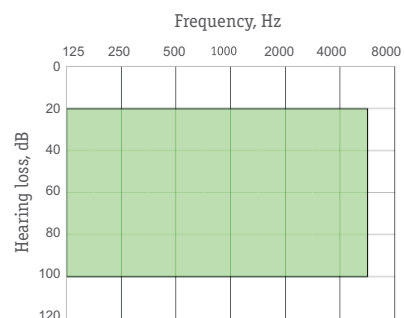

Digital Trimmer BTE 4 channel Hearing Aid with nanocoating

Features:

- Volume control (analog)
- 4 channel WDRC
- 1 memory

- Non-operational adjustments:
 - H - Low Cut Center Frequency

- Soft Silence - in-channel squelch to attenuate microphone and circuit noise in quiet environments

- EVOKElite - Programmable multitone Acoustic Indicators for **Low Battery** and **Power On** events
- On/Off switch built into battery door
- 3D Plazma technology - Water- and stain resistant nanocoating

Digital Trimmer 4 channel Hearing Aid with analog sound for moderate and severe loss

Suggested fitting range

NanoTrim 100M

OSPL90 Response

OSPL Response

Main features In accordance with IEC 60118-7

Full-on-Gain Peak,	dB	71 ± 5
Max Output (OSPL90),	dB	133 ± 4
Frequency Range,	Hz	100-6100
Equivalent Input Noise,	dBA, max	20
Total Harmonic Distortion at RTG,	%, max	4
WDRRC channels		4
Memories		1
Battery Current at RTG,	mA, max	1,0
Battery Type		13
Battery Life,	hrs, average	300
Mass w/o battery,	g, max	5