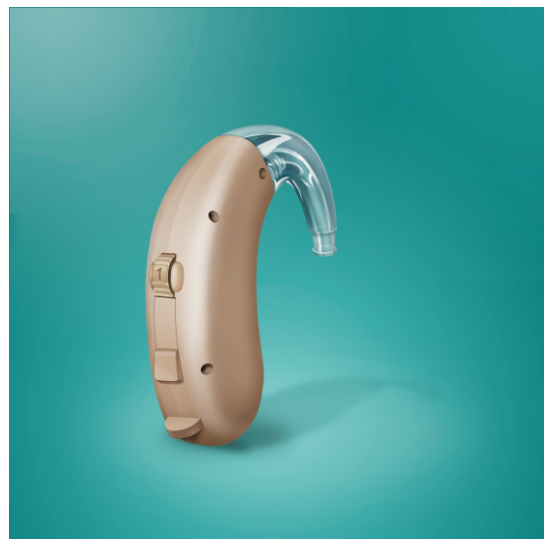

Digital Trimmer BTE 4 channel Hearing Aid with nanocoating

Features:

- Volume control (analog)
- 4 channel WDRC
- 1 memory

- Non-operational adjustments:
 - H - Low Cut Center Frequency

- Soft Silence - in-channel squelch to attenuate microphone and circuit noise in quiet environments

- EVOKElite - Programmable multitone Acoustic Indicators for **Low Battery** and **Power On** events
- On/Off switch built into battery door
- 3D Plazma technology - Water- and stain resistant nanocoating

Digital Trimmer 4 channel Hearing Aid with analog sound for moderate and severe loss

Suggested fitting range

NanoTrim 100M

OSPL90 Response

OSPL Response

Main features In accordance with IEC 60118-7

Full-on-Gain Peak,	dB	71 ± 5
Max Output (OSPL90),	dB	133 ± 4
Frequency Range,	Hz	100-6100
Equivalent Input Noise,	dBA, max	20
Total Harmonic Distortion at RTG,	%, max	4
WDRRC channels		4
Memories		1
Battery Current at RTG,	mA, max	1,0
Battery Type		13
Battery Life,	hrs, average	300
Mass w/o battery,	g, max	5