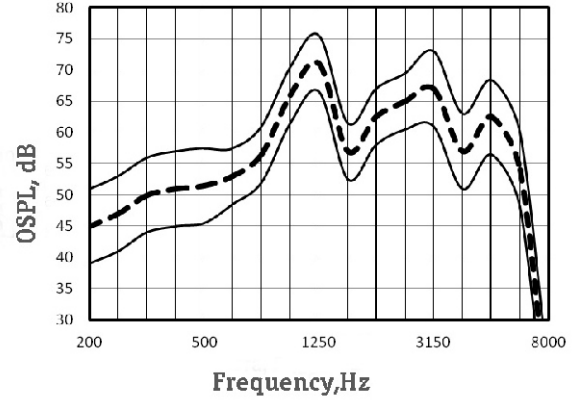

Digital Trimmer 4 channel Hearing Aid with analog sound for moderate and severe loss

Suggested fitting range

NanoTrim 100M

OSPL90 Response

OSPL Response

Main features In accordance with IEC 60118-7

Full-on-Gain Peak,	dB	71 ± 5
Max Output (OSPL90),	dB	133 ± 4
Frequency Range,	Hz	100-6100
Equivalent Input Noise,	dBA, max	20
Total Harmonic Distortion at RTG,	%, max	4
WDRRC channels		4
Memories		1
Battery Current at RTG,	mA, max	1,0
Battery Type		13
Battery Life,	hrs, average	300
Mass w/o battery,	g, max	5