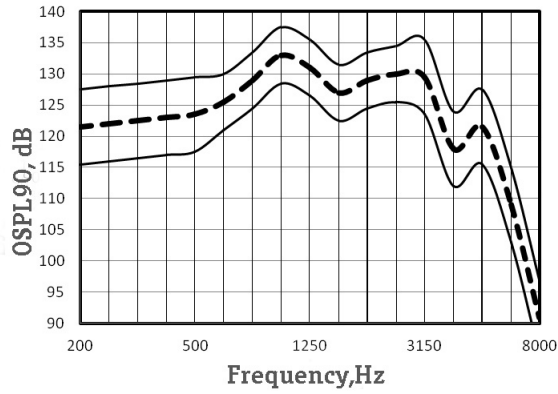

- EVOKElite - Programmable multitone Acoustic Indicators for **Low Battery** and **Power On** events
- On/Off switch built into battery door
- 3D Plazma technology - Water- and stain resistant nanocoating

Digital Trimmer 4 channel Hearing Aid with analog sound for moderate and severe loss

Suggested fitting range

NanoTrim 100M

OSPL90 Response

OSPL Response

Main features In accordance with IEC 60118-7

Full-on-Gain Peak,	dB	71 ± 5
Max Output (OSPL90),	dB	133 ± 4
Frequency Range,	Hz	100-6100
Equivalent Input Noise,	dBA, max	20
Total Harmonic Distortion at RTG,	%, max	4
WDRRC channels		4
Memories		1
Battery Current at RTG,	mA, max	1,0
Battery Type		13
Battery Life,	hrs, average	300
Mass w/o battery,	g, max	5