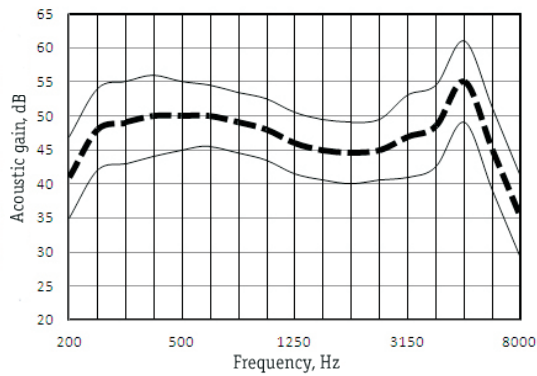

- Advanced Adaptive Feedback Cancellation (Feedback Fighter)
- 12-band Layered Noise Cancellation (NoiseOFF)
- Dynamic contrast detection for soft speech enhancing (SpeechKey)

- Work Diary
- Input Signals Mixing (MixIn)
- Programmable low battery signals
- Programmable memory change signals
- Programmable power-on delay

Digital 8-channels Hearing Aid with 4 memories for mild and moderate losses

Suggested fitting range

Folk 840FD

Full-On-Gain Response

OSPL90 Response

**Main features
In accordance with IEC 60118-7 (2 cc coupler)**

Full-on-Gain Peak, dB	55±5
Max. Output (OSPL90), dB	123±4
Frequency Range, Hz	150-7100
Equivalent Input Noise, dBA, max	24
Total Harmonic Distortion at RTG, % max	5
Maximum Telecoil Sensitivity, FOG input 10mA/m at RTF, dB	93
WDRC channels	8
Memories	4
Equalizer bands	12
Battery Current at RTG, mA, max	1,0
Battery Type	13
Battery Life, hrs, average	460
Mass w/o battery, g, max	5