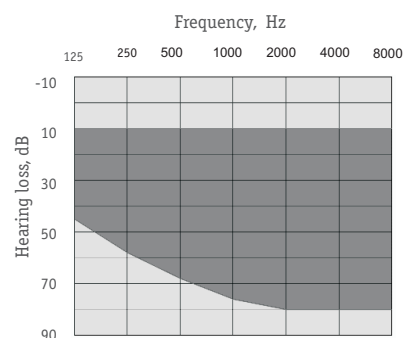

Digital BTE 8 channel Hearing Aid with dual-microphone directional system and Open Fit technology

Features:

- Volume control
- Memory choice button
- Programmable telecoil
- Audio Input
- 12-band equalizer
- Tinnitus-masker (TinniMask)
- Tone generator for In-Situ fitting
- Dual-microphone directional system (Direct Mic)
- 8 channel WDRC
- Up to 4 memories
- Open Fit earmolds

Digital 8-channels Hearing Aid with 4 memories for mild and moderate losses

Suggested fitting range

Folk 840FD

Full-On-Gain Response

OSPL90 Response

**Main features
In accordance with IEC 60118-7 (2 cc coupler)**

Full-on-Gain Peak, dB	55±5
Max. Output (OSPL90), dB	123±4
Frequency Range, Hz	150-7100
Equivalent Input Noise, dBA, max	24
Total Harmonic Distortion at RTG, % max	5
Maximum Telecoil Sensitivity, FOG input 10mA/m at RTF, dB	93
WDRC channels	8
Memories	4
Equalizer bands	12
Battery Current at RTG, mA, max	1,0
Battery Type	13
Battery Life, hrs, average	460
Mass w/o battery, g, max	5