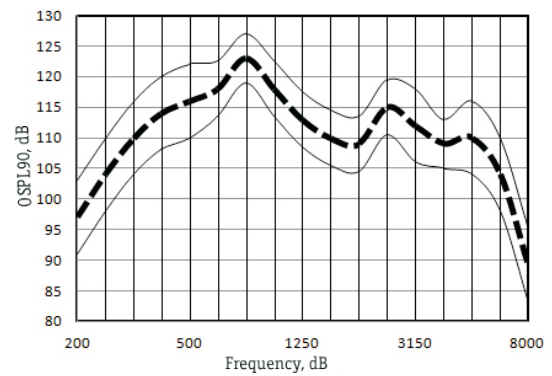

Digital 8-channels Hearing Aid with 4 memories for mild and moderate losses

Suggested fitting range

Folk 840FD

Full-On-Gain Response

OSPL90 Response

**Main features
In accordance with IEC 60118-7 (2 cc coupler)**

Full-on-Gain Peak, dB	55±5
Max. Output (OSPL90), dB	123±4
Frequency Range, Hz	150-7100
Equivalent Input Noise, dBA, max	24
Total Harmonic Distortion at RTG, % max	5
Maximum Telecoil Sensitivity, FOG input 10mA/m at RTF, dB	93
WDRC channels	8
Memories	4
Equalizer bands	12
Battery Current at RTG, mA, max	1,0
Battery Type	13
Battery Life, hrs, average	460
Mass w/o battery, g, max	5