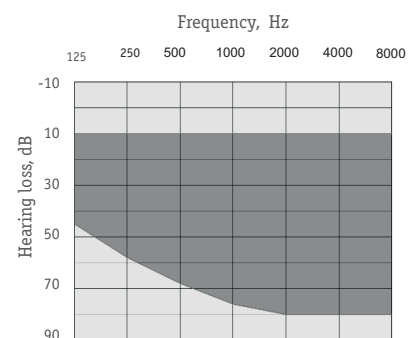

Suggested fitting range