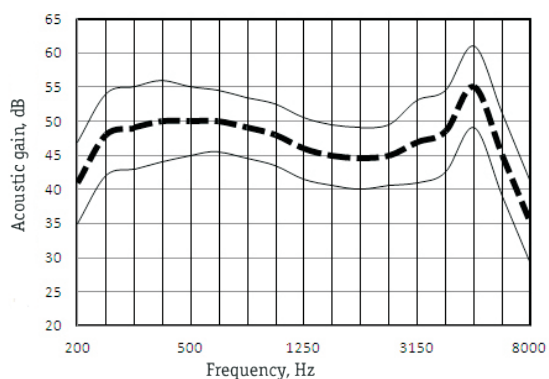

Folk 850F

Full-On-Gain Response