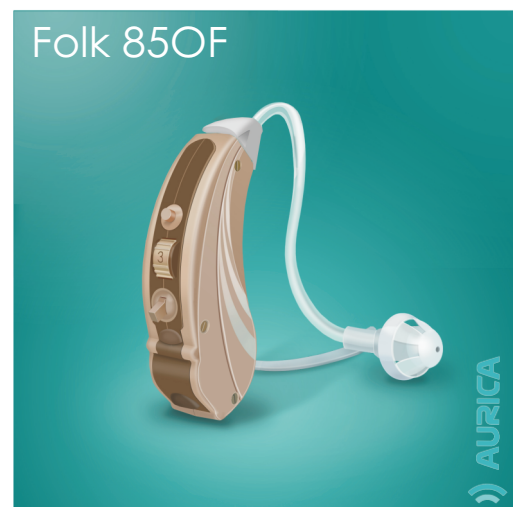

## Digital BTE 8 channel Hearing Aid with Open Fit technology

### Features:

- Volume control
- Memory choice button
- Programmable telecoil
- Audio Input
- 12-band equalizer
- Tinnitus-masker (TinniMask)
- Tone generator for In-Situ fitting
- 8 channel WDRC
- Up to 5 memories
- Open Fit earmolds
  
- Advanced Adaptive Feedback Cancellation (Feedback Fighter)
- 12-band Layered Noise Cancellation (NoiseOFF)
- Dynamic Contrast Detection for soft speech enhancing (SpeechKey)
  
- Work Diary
- Input Signals Mixing (MixIn)
- Programmable low battery signals
- Programmable memory change signals
- Programmable power-on delay

# Folk 850F

**Full-On-Gain Response**

**OSPL90 Response**