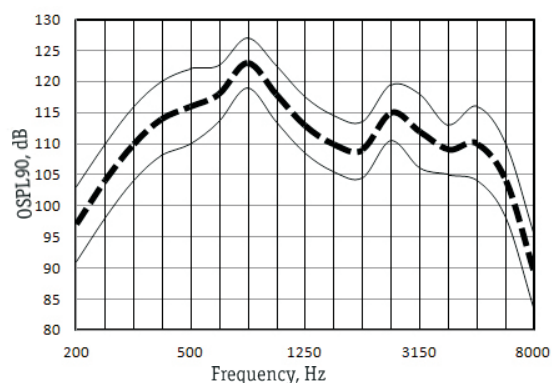

OSPL90 Response

Main features

In accordance with IEC 60118-7 (2 cc coupler)

Full-on-Gain Peak, dB	55±5
Max. Output (OSPL90), dB	123±4
Frequency Range, Hz	150-7100
Equivalent Input Noise, dBA, max	24
Total Harmonic Distortion at RTG, % max	5
Maximum Telecoil Sensitivity, FOG input 10mA/m at RTF, dB	93
WDRC channels	8
Memories	5
Equalizer bands	12
Battery Current at RTG, mA, max	1,0
Battery Type	13
Battery Life, hrs, average	460
Mass w/o battery, g, max	5