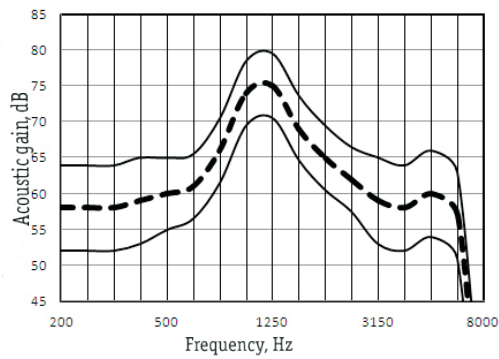

- Advanced Adaptive Feedback Cancelation (Feedback Fighter)
- 12-band Layered Noise Cancelation (NoiseOFF)
- Dynamic contrast detection for soft speech enhancing (SpeechKey)

- Work Diary
- Input signals mixing (MixIn)
- Programmable low battery signals
- Programmable memory change signals
- Programmable power-on delay

Digital 8-channels Hearing Aid with 5 memories for moderate and severe losses

Suggested fitting range

Folk 85PP

Full-On-Gain Response

OSPL90 Response

Main features

In accordance with IEC 60118-7 (2 cc coupler)

Full-on-Gain Peak, dB	75±5
Max. Output (OSPL90), dB	138±4
Frequency Range, Hz	100-5800
Equivalent Input Noise, dBA, max	24
Total Harmonic Distortion at RTG, % max	5
Maximum Telecoil Sensitivity, FOG input 10mA/m at RTF, dB	110
WDR channels	8
Memories	5
Equalizer bands	12
Battery Current at RTG, mA, max	1,5
Battery Type	13
Battery Life, hrs, average	350
Mass w/o battery, g, max	5