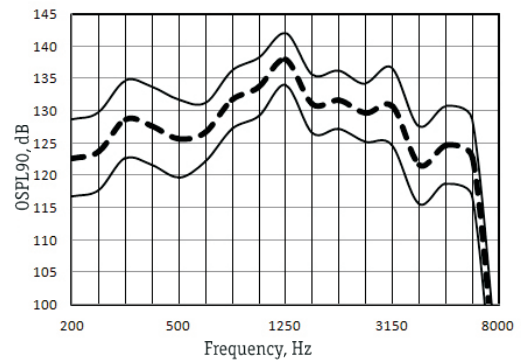

Digital 8-channels Hearing Aid with 5 memories for moderate and severe losses

Suggested fitting range

Folk 85PP

Full-On-Gain Response

OSPL90 Response

Main features

In accordance with IEC 60118-7 (2 cc coupler)

Full-on-Gain Peak, dB	75±5
Max. Output (OSPL90), dB	138±4
Frequency Range, Hz	100-5800
Equivalent Input Noise, dBA, max	24
Total Harmonic Distortion at RTG, % max	5
Maximum Telecoil Sensitivity, FOG input 10mA/m at RTF, dB	110
WDR channels	8
Memories	5
Equalizer bands	12
Battery Current at RTG, mA, max	1,5
Battery Type	13
Battery Life, hrs, average	350
Mass w/o battery, g, max	5