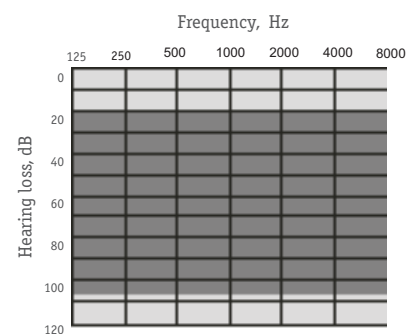

Digital BTE super power 8 channel Hearing Aid

Features:

- Volume control
- Memory choice button
- Programmable telecoil
- Audio Input
- 12-band equalizer
- Tinnitus - masker (TinniMask)
- Tone generator for In-Situ fitting
- O-T-M switch
- 8 channel WDRC
- Up to 5 memories

Digital 8-channels Hearing Aid with 5 memories for moderate and severe losses

Suggested fitting range

Folk 85PP

Full-On-Gain Response

OSPL90 Response

Main features

In accordance with IEC 60118-7 (2 cc coupler)

Full-on-Gain Peak, dB	75±5
Max. Output (OSPL90), dB	138±4
Frequency Range, Hz	100-5800
Equivalent Input Noise, dBA, max	24
Total Harmonic Distortion at RTG, % max	5
Maximum Telecoil Sensitivity, FOG input 10mA/m at RTF, dB	110
WDR channels	8
Memories	5
Equalizer bands	12
Battery Current at RTG, mA, max	1,5
Battery Type	13
Battery Life, hrs, average	350
Mass w/o battery, g, max	5