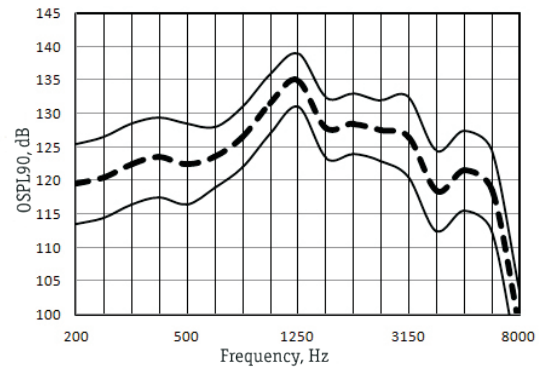

Digital 8-channels Hearing Aid with 5 memories for moderate and severe losses

Suggested fitting range

Folk 85P

Full-On-Gain Response

OSPL90 Response

Main features
In accordance with IEC 60118-7 (2 cc coupler)

Full-on-Gain Peak, dB	70±5
Max. Output (OSPL90), dB	135±4
Frequency Range, Hz	50-6300
Equivalent Input Noise, dBA, max	24
Total Harmonic Distortion at RTG, % max	5
Maximum Telecoil Sensitivity, FOG input 10mA/m at RTF, dB	100
WDR channels	8
Memories	5
Equalizer bands	12
Battery Current at RTG, mA, max	1,4
Battery Type	13
Battery Life, hrs, average	375
Mass w/o battery, g, max	5