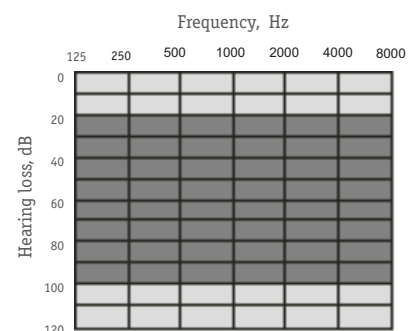

Digital BTE high power 8 channel Hearing Aid

Features:

- Volume control
 - Memory choice button
 - Programmable telecoil
 - Audio Input
 - 12-band equalizer
 - Tinnitus - masker (TinniMask)
 - Tone generator for In-Situ fitting
 - O-T-M switch
 - 8 channel WDRC
 - Up to 5 memories
-
- Advanced Adaptive Feedback Cancelation (Feedback Fighter)
 - 12-band Layered Noise Cancelation (NoiseOFF)
 - Dynamic contrast detection for soft speech enhancing (SpeechKey)
-
- Work Diary
 - Input signals mixing (MixIn)
 - Programmable low battery signals
 - Programmable memory change signals
 - Programmable power-on delay

Digital 8-channels Hearing Aid with 5 memories for moderate and severe losses

Suggested fitting range

Folk 85P

Full-On-Gain Response

OSPL90 Response

Main features
In accordance with IEC 60118-7 (2 cc coupler)

Full-on-Gain Peak, dB	70±5
Max. Output (OSPL90), dB	135±4
Frequency Range, Hz	50-6300
Equivalent Input Noise, dBA, max	24
Total Harmonic Distortion at RTG, % max	5
Maximum Telecoil Sensitivity, FOG input 10mA/m at RTF, dB	100
WDR channels	8
Memories	5
Equalizer bands	12
Battery Current at RTG, mA, max	1,4
Battery Type	13
Battery Life, hrs, average	375
Mass w/o battery, g, max	5