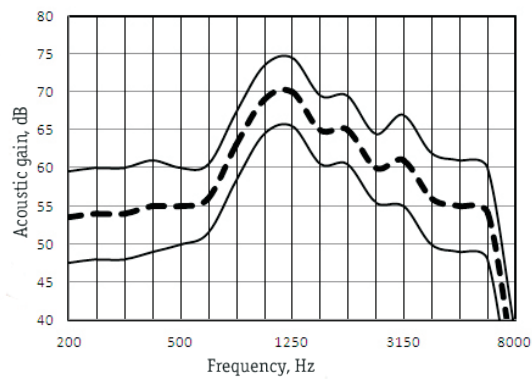

Digital BTE high power 8 channel Hearing Aid

Features:

- Volume control
 - Memory choice button
 - Programmable telecoil
 - Audio Input
 - 12-band equalizer
 - Tinnitus - masker (TinniMask)
 - Tone generator for In-Situ fitting
 - O-T-M switch
 - 8 channel WDRC
 - Up to 5 memories
-
- Advanced Adaptive Feedback Cancelation (Feedback Fighter)
 - 12-band Layered Noise Cancelation (NoiseOFF)
 - Dynamic contrast detection for soft speech enhancing (SpeechKey)
-
- Work Diary
 - Input signals mixing (MixIn)
 - Programmable low battery signals
 - Programmable memory change signals
 - Programmable power-on delay

Digital 8-channels Hearing Aid with 5 memories for moderate and severe losses

Suggested fitting range

Folk 85P

Full-On-Gain Response

OSPL90 Response

Main features
In accordance with IEC 60118-7 (2 cc coupler)

Full-on-Gain Peak, dB	70±5
Max. Output (OSPL90), dB	135±4
Frequency Range, Hz	50-6300
Equivalent Input Noise, dBA, max	24
Total Harmonic Distortion at RTG, % max	5
Maximum Telecoil Sensitivity, FOG input 10mA/m at RTF, dB	100
WDR channels	8
Memories	5
Equalizer bands	12
Battery Current at RTG, mA, max	1,4
Battery Type	13
Battery Life, hrs, average	375
Mass w/o battery, g, max	5