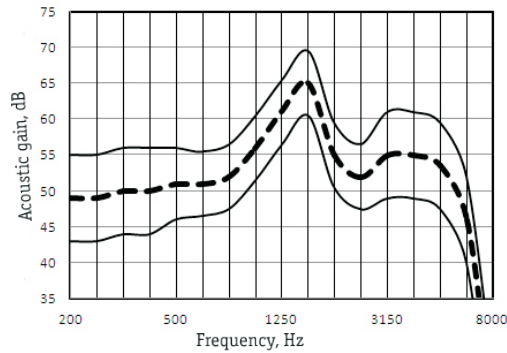

Digital BTE medium power 8 channel Hearing Aid

Features:

- Volume control
- Memory choice button
- Programmable telecoil
- Audio Input
- 12-band equalizer
- Tinnitus - masker (TinniMask)
- Tone generator for In-Situ fitting
- O-T-M switch
- 8 channel WDRC
- Up to 5 memories
- Advanced Adaptive Feedback Cancelation (Feedback Fighter)
- 12-band Layered Noise Cancelation (NoiseOFF)
- Dynamic contrast detection for soft speech enhancing (SpeechKey)
- Work Diary
- Input signals mixing (MixIn)
- Programmable low battery signals
- Programmable memory change signals
- Programmable power-on delay

Digital 8-channels Hearing Aid with 5 memories for moderate losses

Suggested fitting range

Folk 85M

Full-On-Gain Response

OSPL90 Response

Main features

In accordance with IEC 60118-7 (2 cc coupler)

Full-on-Gain Peak, dB	65±5
Max. Output (OSPL90), dB	130±4
Frequency Range, Hz,	50-6600
Equivalent Input Noise, dBA, max	24
Total Harmonic Distortion at RTG, % max	5
Maximum Telecoil Sensitivity, FOG input 10mA/m at RTF, dB	95
WDRC channels	8
Memories	5
Equalizer bands	12
Battery Current at RTG, mA, max	1,1
Battery Type	13
Battery Life, hrs, average	460
Mass w/o battery, g, max	5