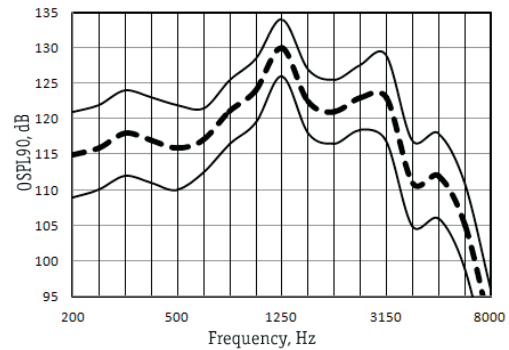

Digital 8-channels Hearing Aid with 5 memories for moderate losses

Suggested fitting range

Folk 85M

Full-On-Gain Response

OSPL90 Response

Main features

In accordance with IEC 60118-7 (2 cc coupler)

Full-on-Gain Peak, dB	65±5
Max. Output (OSPL90), dB	130±4
Frequency Range, Hz,	50-6600
Equivalent Input Noise, dBA, max	24
Total Harmonic Distortion at RTG, % max	5
Maximum Telecoil Sensitivity, FOG input 10mA/m at RTF, dB	95
WDRC channels	8
Memories	5
Equalizer bands	12
Battery Current at RTG, mA, max	1,1
Battery Type	13
Battery Life, hrs, average	460
Mass w/o battery, g, max	5