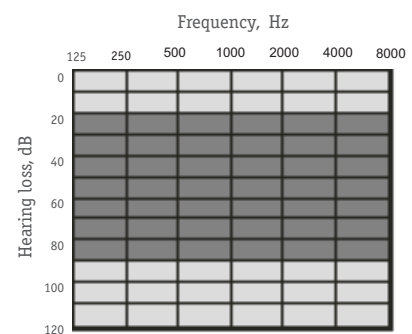

Digital BTE medium power 8 channel Hearing Aid

Features:

- Volume control
- Memory choice button
- Programmable telecoil
- Audio Input
- 12-band equalizer
- Tinnitus - masker (TinniMask)
- Tone generator for In-Situ fitting
- O-T-M switch
- 8 channel WDRC
- Up to 5 memories
- Advanced Adaptive Feedback Cancelation (Feedback Fighter)
- 12-band Layered Noise Cancelation (NoiseOFF)
- Dynamic contrast detection for soft speech enhancing (SpeechKey)
- Work Diary
- Input signals mixing (MixIn)
- Programmable low battery signals
- Programmable memory change signals
- Programmable power-on delay

Digital 8-channels Hearing Aid with 5 memories for moderate losses

Suggested fitting range

Folk 85M

Full-On-Gain Response

OSPL90 Response

Main features

In accordance with IEC 60118-7 (2 cc coupler)

Full-on-Gain Peak, dB	65±5
Max. Output (OSPL90), dB	130±4
Frequency Range, Hz,	50-6600
Equivalent Input Noise, dBA, max	24
Total Harmonic Distortion at RTG, % max	5
Maximum Telecoil Sensitivity, FOG input 10mA/m at RTF, dB	95
WDRC channels	8
Memories	5
Equalizer bands	12
Battery Current at RTG, mA, max	1,1
Battery Type	13
Battery Life, hrs, average	460
Mass w/o battery, g, max	5