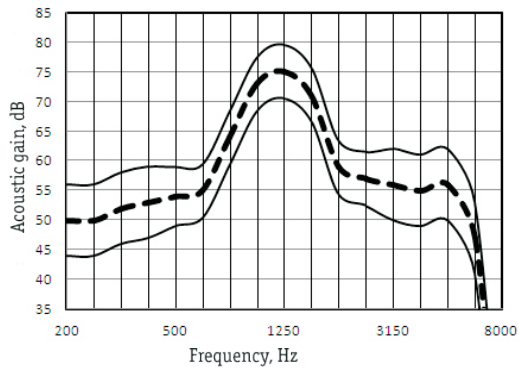

- Advanced Adaptive Feedback Cancellation (Feedback Fighter)
- 10-band Layered Noise Cancellation (NoiseOFF)
- Dynamic Contrast Detection for soft speech enhancing (SpeechKey)

- Input Signals Mixing (MixIn)
- Programmable low battery signals
- Programmable memory change signals
- Programmable power-on delay

Digital 4-channels Hearing Aid with 5 memories for severe losses

Suggested fitting range

Folk 45PP

Full-On-Gain Response

OSPL90 Response

Main features

In accordance with IEC 60118-7 (2 cc coupler)

Full-on-Gain Peak, dB	75±5
Max. Output (OSPL90), dB	138±4
Frequency Range, Hz	100-6000
Equivalent Input Noise, dBA, max	24
Total Harmonic Distortion at RTG, % max	5
Maximum Telecoil Sensitivity, FOG input 10mA/m at RTF, dB	110
WDRC channels	4
Memories	5
Equalizer bands	12
Battery Current at RTG, mA, max	1,5
Battery Type	13
Battery Life, hrs, average	350
Mass w/o battery, g, max	5