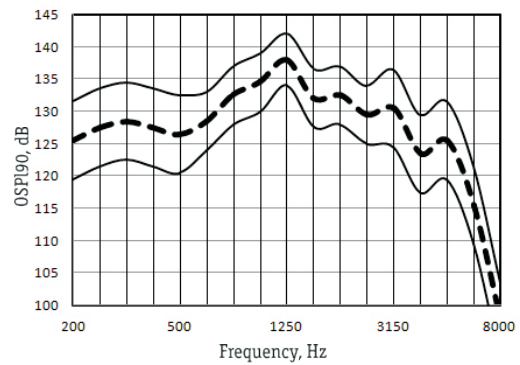

Digital 4-channels Hearing Aid with 5 memories for severe losses

Suggested fitting range

Folk 45PP

Full-On-Gain Response

OSPL90 Response

Main features

In accordance with IEC 60118-7 (2 cc coupler)

Full-on-Gain Peak, dB	75±5
Max. Output (OSPL90), dB	138±4
Frequency Range, Hz	100-6000
Equivalent Input Noise, dBA, max	24
Total Harmonic Distortion at RTG, % max	5
Maximum Telecoil Sensitivity, FOG input 10mA/m at RTF, dB	110
WDRC channels	4
Memories	5
Equalizer bands	12
Battery Current at RTG, mA, max	1,5
Battery Type	13
Battery Life, hrs, average	350
Mass w/o battery, g, max	5