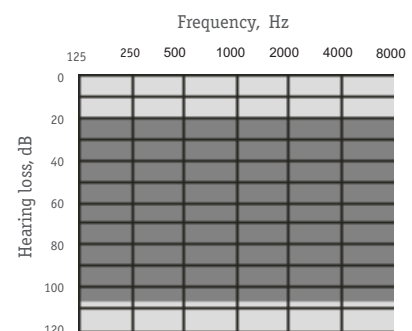

Digital BTE super power 4 channel Hearing Aid

Features:

- Volume control
- Memory choice button
- Programmable telecoil
- Audio Input
- 12-band equalizer
- Tone generator for In-Situ fitting
- O-T-M switch
- 4 channel WDRC
- Up to 5 memories

- Advanced Adaptive Feedback Cancellation (Feedback Fighter)
- 10-band Layered Noise Cancellation (NoiseOFF)
- Dynamic Contrast Detection for soft speech enhancing (SpeechKey)

- Input Signals Mixing (MixIn)
- Programmable low battery signals
- Programmable memory change signals
- Programmable power-on delay

Digital 4-channels Hearing Aid with 5 memories for severe losses

Suggested fitting range

Folk 45PP

Full-On-Gain Response

OSPL90 Response

Main features

In accordance with IEC 60118-7 (2 cc coupler)

Full-on-Gain Peak, dB	75±5
Max. Output (OSPL90), dB	138±4
Frequency Range, Hz	100-6000
Equivalent Input Noise, dBA, max	24
Total Harmonic Distortion at RTG, % max	5
Maximum Telecoil Sensitivity, FOG input 10mA/m at RTF, dB	110
WDRC channels	4
Memories	5
Equalizer bands	12
Battery Current at RTG, mA, max	1,5
Battery Type	13
Battery Life, hrs, average	350
Mass w/o battery, g, max	5