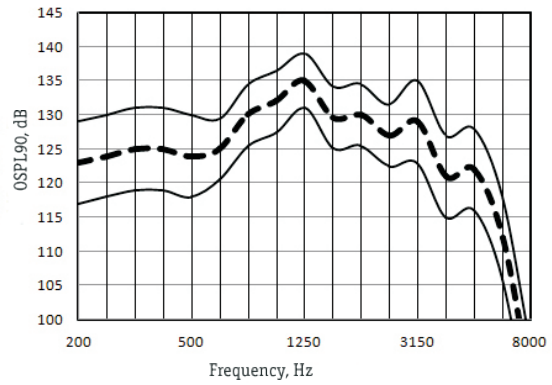

Digital 4-channels Hearing Aid with 5 memories for moderate and severe losses

Suggested fitting range

Folk 45P

Full-On-Gain Response

OSPL90 Response

Main features

In accordance with IEC 60118-7 (2 cc coupler)

Full-on-Gain Peak, dB	70±5
Max. Output (OSPL90), dB	135±4
Frequency Range, Hz	100-6300
Equivalent Input Noise, dBA, max	24
Total Harmonic Distortion at RTG, % max	5
Maximum Telecoil Sensitivity, FOG input 10mA/m at RTF, dB	100
WDRC channels	4
Memories	5
Equalizer bands	12
Battery Current at RTG, mA, max	1,5
Battery Type	13
Battery Life, hrs, average	375
Mass w/o battery, g, max	5