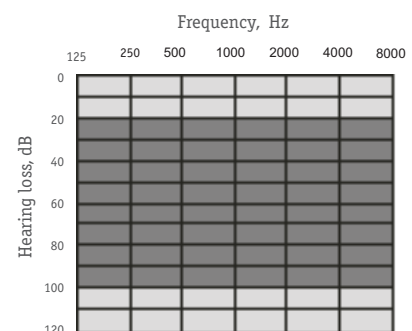

Digital BTE high power 4 channel Hearing Aid

Features:

- Volume control
- Memory choice button
- Programmable telecoil
- Audio Input
- 12-band equalizer
- Tone generator for In-Situ fitting
- O-T-M switch
- 4 channel WDRC
- Up to 5 memories

- Advanced Adaptive Feedback Cancellation (Feedback Fighter)
- 10-band Layered Noise Cancellation (NoiseOFF)
- Dynamic Contrast Detection for soft speech enhancing (SpeechKey)

- Input Signals Mixing (MixIn)
- Programmable low battery signals
- Programmable memory change signals
- Programmable power-on delay

Digital 4-channels Hearing Aid with 5 memories for moderate and severe losses

Suggested fitting range

Folk 45P

Full-On-Gain Response

OSPL90 Response

Main features

In accordance with IEC 60118-7 (2 cc coupler)

Full-on-Gain Peak, dB	70±5
Max. Output (OSPL90), dB	135±4
Frequency Range, Hz	100-6300
Equivalent Input Noise, dBA, max	24
Total Harmonic Distortion at RTG, % max	5
Maximum Telecoil Sensitivity, FOG input 10mA/m at RTF, dB	100
WDRC channels	4
Memories	5
Equalizer bands	12
Battery Current at RTG, mA, max	1,5
Battery Type	13
Battery Life, hrs, average	375
Mass w/o battery, g, max	5