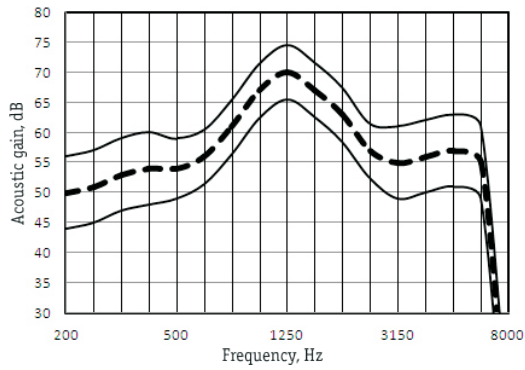

- Advanced Adaptive Feedback Cancellation (Feedback Fighter)
- 10-band Layered Noise Cancellation (NoiseOFF)
- Dynamic Contrast Detection for soft speech enhancing (SpeechKey)

- Input Signals Mixing (MixIn)
- Programmable low battery signals
- Programmable memory change signals
- Programmable power-on delay

Digital 4-channels Hearing Aid with 5 memories for moderate and severe losses

Suggested fitting range

Folk 45P

Full-On-Gain Response

OSPL90 Response

Main features

In accordance with IEC 60118-7 (2 cc coupler)

Full-on-Gain Peak, dB	70±5
Max. Output (OSPL90), dB	135±4
Frequency Range, Hz	100-6300
Equivalent Input Noise, dBA, max	24
Total Harmonic Distortion at RTG, % max	5
Maximum Telecoil Sensitivity, FOG input 10mA/m at RTF, dB	100
WDRC channels	4
Memories	5
Equalizer bands	12
Battery Current at RTG, mA, max	1,5
Battery Type	13
Battery Life, hrs, average	375
Mass w/o battery, g, max	5