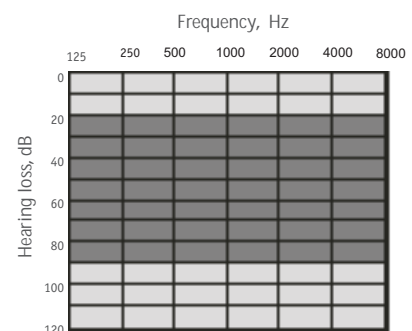

Digital BTE low power 4 channel Hearing Aid

Features:

- Volume control
- Memory choice button
- Programmable telecoil
- Audio Input
- 12-band equalizer
- Tone generator for In-Situ fitting
- O-T-M switch
- 4 channel WDRC
- Up to 5 memories

- Advanced Adaptive Feedback Cancellation (Feedback Fighter)
- 10-band Layered Noise Cancellation (NoiseOFF)
- Dynamic Contrast Detection for soft speech enhancing (SpeechKey)

- Input Signals Mixing (MixIn)
- Programmable low battery signals
- Programmable memory change signals
- Programmable power-on delay

Digital 4-channels Hearing Aid with 5 memories for mild and severe losses

Suggested fitting range

Folk 45S

Full-On-Gain Response

OSPL90 Response

Main features

In accordance with IEC 60118-7 (2 cc coupler)

Full-on-Gain Peak, dB	60±5
Max. Output (OSPL90), dB	125±4
Frequency Range, Hz	50-7800
Equivalent Input Noise, dBA, max	24
Total Harmonic Distortion at RTG, % max	5
Maximum Telecoil Sensitivity, FOG input 10mA/m at RTF, dB	93
WDR channels	4
Memories	5
Equalizer bands	12
Battery Current at RTG, mA, max	1,1
Battery Type	13
Battery Life, hrs, average	460
Mass w/o battery, g, max	5