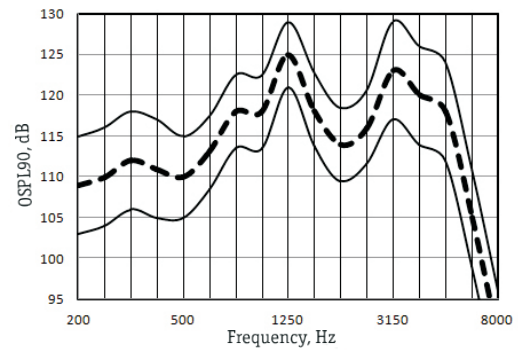

Digital 4-channels Hearing Aid with 5 memories for mild and severe losses

Suggested fitting range

Folk 45S

Full-On-Gain Response

OSPL90 Response

Main features

In accordance with IEC 60118-7 (2 cc coupler)

Full-on-Gain Peak, dB	60±5
Max. Output (OSPL90), dB	125±4
Frequency Range, Hz	50-7800
Equivalent Input Noise, dBA, max	24
Total Harmonic Distortion at RTG, % max	5
Maximum Telecoil Sensitivity, FOG input 10mA/m at RTF, dB	93
WDR channels	4
Memories	5
Equalizer bands	12
Battery Current at RTG, mA, max	1,1
Battery Type	13
Battery Life, hrs, average	460
Mass w/o battery, g, max	5