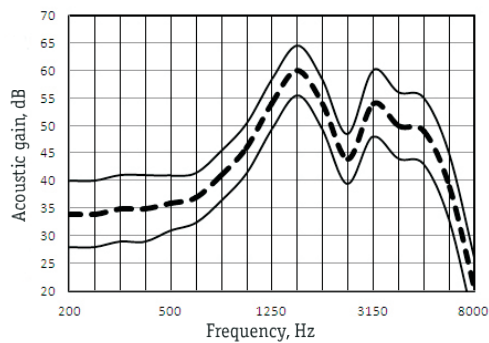

- Advanced Adaptive Feedback Cancellation (Feedback Fighter)
- 10-band Layered Noise Cancellation (NoiseOFF)
- Dynamic Contrast Detection for soft speech enhancing (SpeechKey)

- Input Signals Mixing (MixIn)
- Programmable low battery signals
- Programmable memory change signals
- Programmable power-on delay

Digital 4-channels Hearing Aid with 5 memories for mild and severe losses

Suggested fitting range

Folk 45S

Full-On-Gain Response

OSPL90 Response

Main features

In accordance with IEC 60118-7 (2 cc coupler)

Full-on-Gain Peak, dB	60±5
Max. Output (OSPL90), dB	125±4
Frequency Range, Hz	50-7800
Equivalent Input Noise, dBA, max	24
Total Harmonic Distortion at RTG, % max	5
Maximum Telecoil Sensitivity, FOG input 10mA/m at RTF, dB	93
WDR channels	4
Memories	5
Equalizer bands	12
Battery Current at RTG, mA, max	1,1
Battery Type	13
Battery Life, hrs, average	460
Mass w/o battery, g, max	5