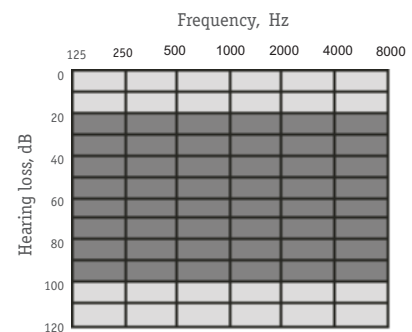

Digital BTE high power 2 channel Hearing Aid

Features:

- Volume control
- Memory choice button
- Programmable telecoil
- Audio Input
- 12-band equalizer
- O-T-M switch
- 2 channel WDRC
- Up to 5 memories

- Advanced Adaptive Feedback Cancellation (Feedback Fighter)
- Low-Level Expansion
- Dynamic Contrast Detection for soft speech enhancing (SpeechKey)

- Input Signals Mixing (MixIn)
- Programmable low battery signals
- Programmable memory change signals

Digital 2-channels Hearing Aid with 5 memories for moderate and severe losses

Suggested fitting range

Folk 25P

Full-On-Gain Response

OSPL90 Response

Main features
In accordance with IEC 60118-7 (2 cc coupler)

Full-on-Gain Peak, dB	70±5
Max. Output (OSPL90), dB	135±4
Frequency Range, Hz	100-6000
Equivalent Input Noise, dBA, max	26
Total Harmonic Distortion at RTG, % max	5
Maximum Telecoil Sensitivity, FOG input 10mA/m at RTF, dB	100
WDRC channels	2
Memories	5
Equalizer bands	12
Battery Current at RTG, mA, max	1,4
Battery Type	13
Battery Life, hrs, average	375
Mass w/o battery, g, max	5