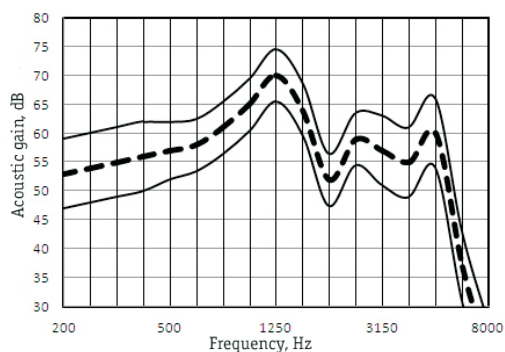

- Advanced Adaptive Feedback Cancellation (Feedback Fighter)
- Low-Level Expansion
- Dynamic Contrast Detection for soft speech enhancing (SpeechKey)

- Input Signals Mixing (MixIn)
- Programmable low battery signals
- Programmable memory change signals

Digital 2-channels Hearing Aid with 5 memories for moderate and severe losses

Suggested fitting range

Folk 25P

Full-On-Gain Response

OSPL90 Response

Main features
In accordance with IEC 60118-7 (2 cc coupler)

Full-on-Gain Peak, dB	70±5
Max. Output (OSPL90), dB	135±4
Frequency Range, Hz	100-6000
Equivalent Input Noise, dBA, max	26
Total Harmonic Distortion at RTG, % max	5
Maximum Telecoil Sensitivity, FOG input 10mA/m at RTF, dB	100
WDRC channels	2
Memories	5
Equalizer bands	12
Battery Current at RTG, mA, max	1,4
Battery Type	13
Battery Life, hrs, average	375
Mass w/o battery, g, max	5