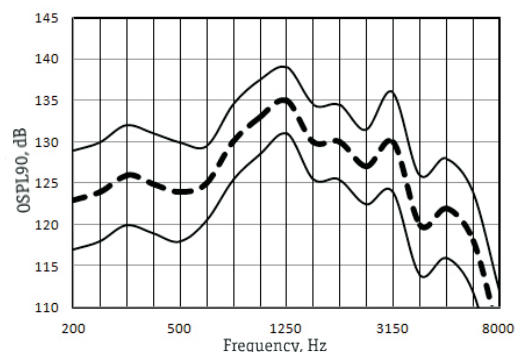

Digital 2-channels Hearing Aid with 5 memories for moderate and severe losses

Suggested fitting range

Folk 25P

Full-On-Gain Response

OSPL90 Response

Main features
In accordance with IEC 60118-7 (2 cc coupler)

Full-on-Gain Peak, dB	70±5
Max. Output (OSPL90), dB	135±4
Frequency Range, Hz	100-6000
Equivalent Input Noise, dBA, max	26
Total Harmonic Distortion at RTG, % max	5
Maximum Telecoil Sensitivity, FOG input 10mA/m at RTF, dB	100
WDRC channels	2
Memories	5
Equalizer bands	12
Battery Current at RTG, mA, max	1,4
Battery Type	13
Battery Life, hrs, average	375
Mass w/o battery, g, max	5