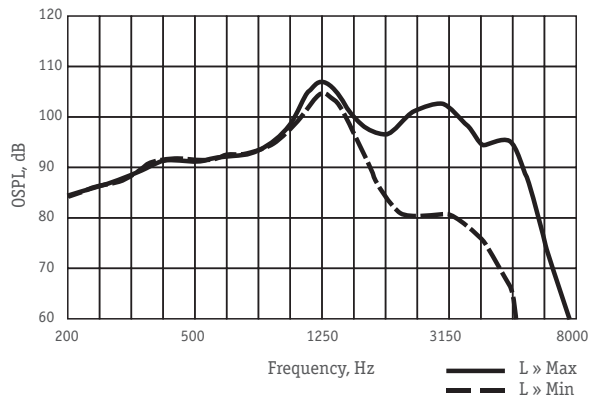

L – high frequency control

Referenc
Titan

Suggested fitting range

Reference Titan TR

OSPL90 Response

Full-on-gain Response

High frequency control

Low frequency control

Performance data In accordance with IEC 60118-7 (2 cc coupler)

Full-on-Gain Peak, dB	46 ± 5
Max. Output (OSPL90), dB	128 ± 4
Frequency Range, Hz,	200-4500
Equivalent Input Noise, dBA, max	20
Total Harmonic Distortion at RTG, % max	5
WDRC channels	2
Memories	1
Battery Current at RTG, mA, max	0,95
Battery Type	312
Battery Life, hrs, average	200
Mass w/o battery, g, max	5