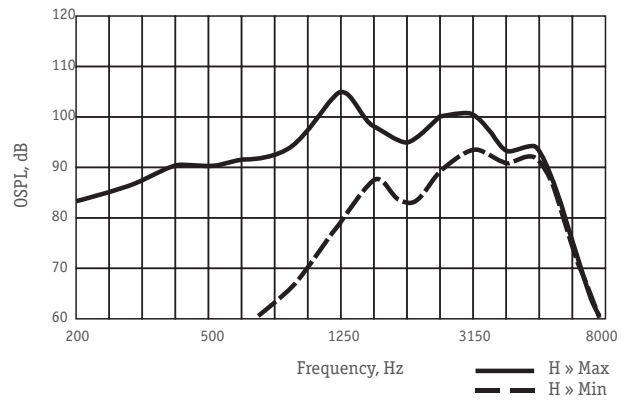

L – high frequency control

Referenc
Titan

Suggested fitting range

Reference Titan TR

OSPL90 Response

Full-on-gain Response

High frequency control

Low frequency control

Performance data In accordance with IEC 60118-7 (2 cc coupler)

Full-on-Gain Peak, dB	46 ± 5
Max. Output (OSPL90), dB	128 ± 4
Frequency Range, Hz,	200-4500
Equivalent Input Noise, dBA, max	20
Total Harmonic Distortion at RTG, % max	5
WDRC channels	2
Memories	1
Battery Current at RTG, mA, max	0,95
Battery Type	312
Battery Life, hrs, average	200
Mass w/o battery, g, max	5