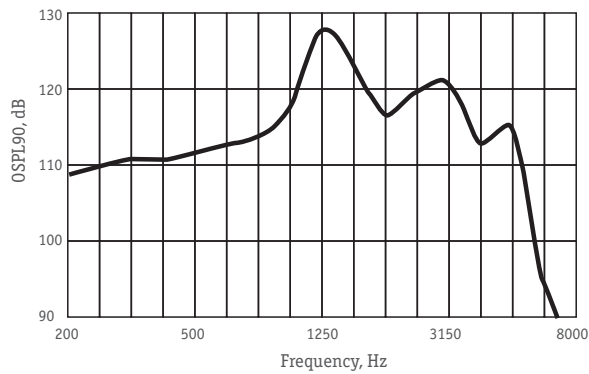

Refer

Digital trimmer mini-BTE Hearing aid in titanium case

Features:

- Volume control
- 2 channel WDRC
- Adaptive feedback cancelation
- Adaptive noise cancelation

Trimmers:

H – low frequency control

M – middle frequency control

L – high frequency control

Referenc
Titan

Suggested fitting range

Reference Titan TR

OSPL90 Response

Full-on-gain Response

High frequency control

Low frequency control

Performance data In accordance with IEC 60118-7 (2 cc coupler)

Full-on-Gain Peak, dB	46 ± 5
Max. Output (OSPL90), dB	128 ± 4
Frequency Range, Hz,	200-4500
Equivalent Input Noise, dBA, max	20
Total Harmonic Distortion at RTG, % max	5
WDRC channels	2
Memories	1
Battery Current at RTG, mA, max	0,95
Battery Type	312
Battery Life, hrs, average	200
Mass w/o battery, g, max	5