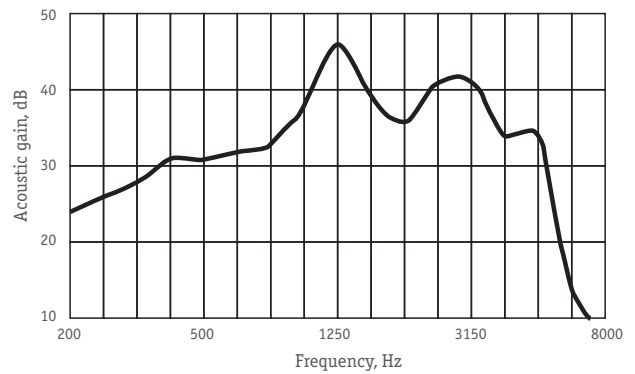

L – high frequency control

Referenc
Titan

Suggested fitting range

Reference Titan TR

OSPL90 Response

Full-on-gain Response

High frequency control

Low frequency control

Performance data In accordance with IEC 60118-7 (2 cc coupler)

Full-on-Gain Peak, dB	46 ± 5
Max. Output (OSPL90), dB	128 ± 4
Frequency Range, Hz,	200-4500
Equivalent Input Noise, dBA, max	20
Total Harmonic Distortion at RTG, % max	5
WDRC channels	2
Memories	1
Battery Current at RTG, mA, max	0,95
Battery Type	312
Battery Life, hrs, average	200
Mass w/o battery, g, max	5