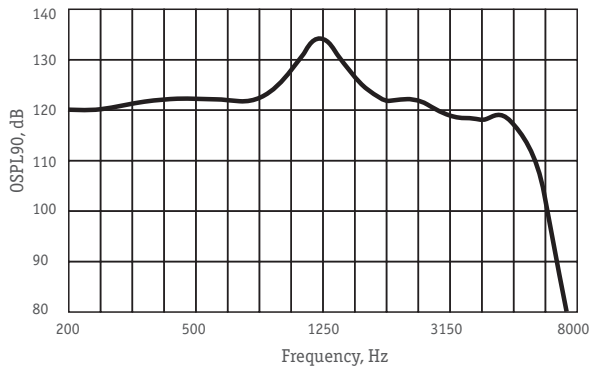


Digital 3-trimmers superpower 2 channel BTE Hearing aid

Features:

- Volume control
- Memory choice button
- 2 channel WDRC
- 2 memories
- Telecoil
- Direct Audio Input

Reference
A3 TE

Reference A3 TR

OSPL90 Response

Full-on-gain Response

High frequency control

Low frequency control

Performance data In accordance with IEC 60118-7 (2 cc coupler)

Full-on-Gain Peak, dB	66 ± 5
Max. Output (OSPL90), dB	134 ± 4
Frequency Range, Hz,	200-5400
Equivalent Input Noise, dBA, max	26
Total Harmonic Distortion at RTG, % max	5
Maximum Telecoil Sensitivity, FOG input 10mA/m at RTF, dB	100
WDRC channels	2
Memories	2
Battery Current at RTG, mA, max	1,0
Battery Type	13
Battery Life, hrs, average	215
Mass w/o battery, g, max	5