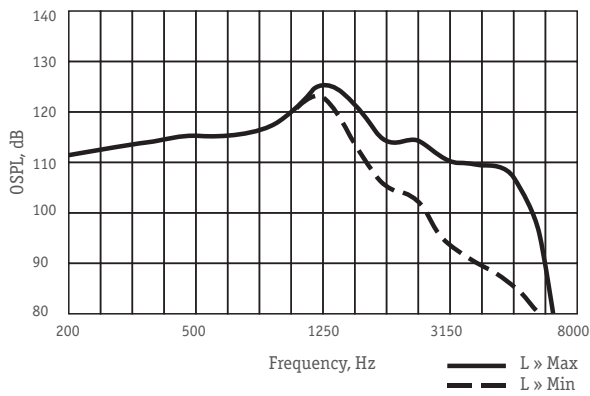


Digital 3-trimmers superpower 2 channel BTE Hearing aid

Features:

- Volume control
- Memory choice button
- 2 channel WDRC
- 2 memories
- Telecoil
- Direct Audio Input

Reference
A3 TE

Reference A3 TR

OSPL90 Response

Full-on-gain Response

High frequency control

Low frequency control

Performance data In accordance with IEC 60118-7 (2 cc coupler)

Full-on-Gain Peak, dB	66 ± 5
Max. Output (OSPL90), dB	134 ± 4
Frequency Range, Hz,	200-5400
Equivalent Input Noise, dBA, max	26
Total Harmonic Distortion at RTG, % max	5
Maximum Telecoil Sensitivity, FOG input 10mA/m at RTF, dB	100
WDRC channels	2
Memories	2
Battery Current at RTG, mA, max	1,0
Battery Type	13
Battery Life, hrs, average	215
Mass w/o battery, g, max	5