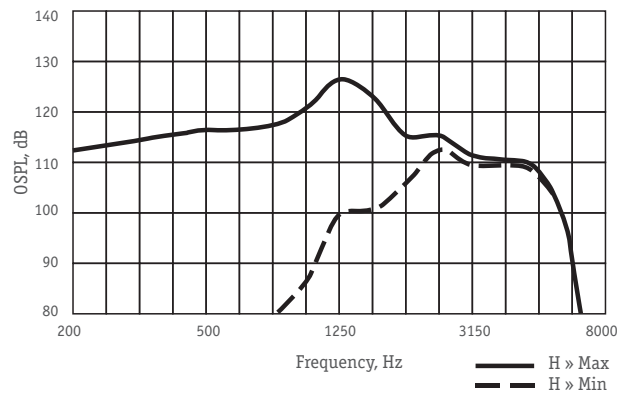


Digital 3-trimmers superpower 2 channel BTE Hearing aid

Features:

- Volume control
- Memory choice button
- 2 channel WDRC
- 2 memories
- Telecoil
- Direct Audio Input

Reference
A3 TE

Reference A3 TR

OSPL90 Response

Full-on-gain Response

High frequency control

Low frequency control

Performance data In accordance with IEC 60118-7 (2 cc coupler)

Full-on-Gain Peak, dB	66 ± 5
Max. Output (OSPL90), dB	134 ± 4
Frequency Range, Hz,	200-5400
Equivalent Input Noise, dBA, max	26
Total Harmonic Distortion at RTG, % max	5
Maximum Telecoil Sensitivity, FOG input 10mA/m at RTF, dB	100
WDRC channels	2
Memories	2
Battery Current at RTG, mA, max	1,0
Battery Type	13
Battery Life, hrs, average	215
Mass w/o battery, g, max	5