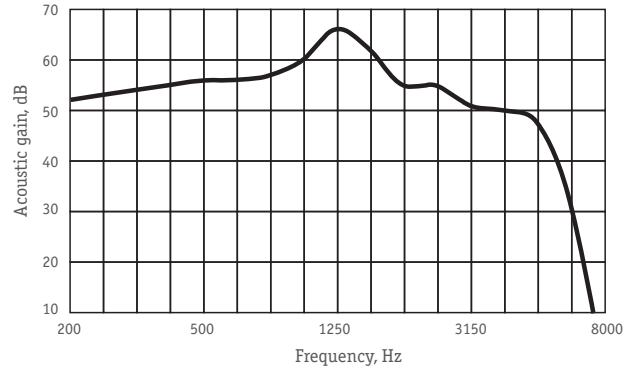


Digital 3-trimmers superpower 2 channel BTE Hearing aid

Features:

- Volume control
- Memory choice button
- 2 channel WDRC
- 2 memories
- Telecoil
- Direct Audio Input

Reference
A3 TE

Reference A3 TR

OSPL90 Response

Full-on-gain Response

High frequency control

Low frequency control

Performance data In accordance with IEC 60118-7 (2 cc coupler)

Full-on-Gain Peak, dB	66 ± 5
Max. Output (OSPL90), dB	134 ± 4
Frequency Range, Hz,	200-5400
Equivalent Input Noise, dBA, max	26
Total Harmonic Distortion at RTG, % max	5
Maximum Telecoil Sensitivity, FOG input 10mA/m at RTF, dB	100
WDRC channels	2
Memories	2
Battery Current at RTG, mA, max	1,0
Battery Type	13
Battery Life, hrs, average	215
Mass w/o battery, g, max	5