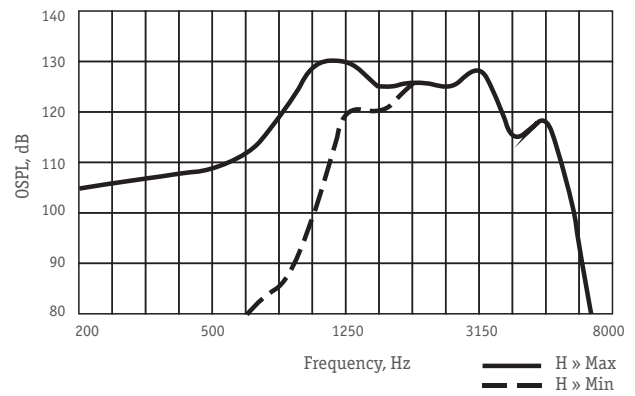

OSPL90 Response

Full-on-gain Response

High frequency control

Low frequency control

Performance data In accordance with IEC 60118-7 (2 cc coupler)

Full-on-Gain Peak, dB	70 ± 5
Max. Output (OSPL90), dB	140 ± 4
Frequency Range, Hz,	200-5000
Equivalent Input Noise, dBA, max	24
Total Harmonic Distortion at RTG, % max	5
Maximum Telecoil Sensitivity, FOG input 10mA/m at RTF, dB	117
WDRC channels	2
Memories	2
Battery Current at RTG, mA, max	1,45
Battery Type	675
Battery Life, hrs, average	200
Mass w/o battery, g, max	5