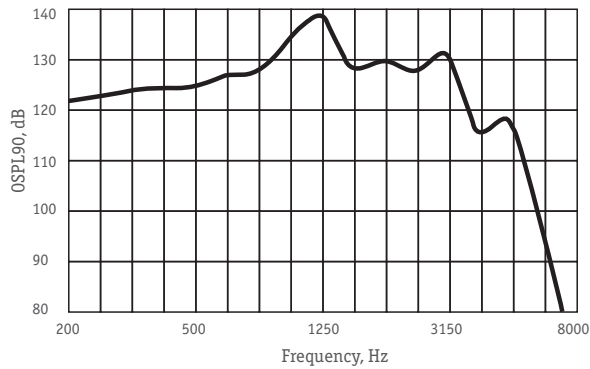


Digital 3-trimmers superpower 2 channel BTE Hearing aid

Features:

- Volume control
- Memory choice button
- 2 channel WDRC
- 2 memories
- Telecoil

Trimmers:

- Frequency control

Reference
A2 TR

Reference A2 TR

OSPL90 Response

Full-on-gain Response

High frequency control

Low frequency control

Performance data In accordance with IEC 60118-7 (2 cc coupler)

Full-on-Gain Peak, dB	70 ± 5
Max. Output (OSPL90), dB	140 ± 4
Frequency Range, Hz,	200-5000
Equivalent Input Noise, dBA, max	24
Total Harmonic Distortion at RTG, % max	5
Maximum Telecoil Sensitivity, FOG input 10mA/m at RTF, dB	117
WDRC channels	2
Memories	2
Battery Current at RTG, mA, max	1,45
Battery Type	675
Battery Life, hrs, average	200
Mass w/o battery, g, max	5