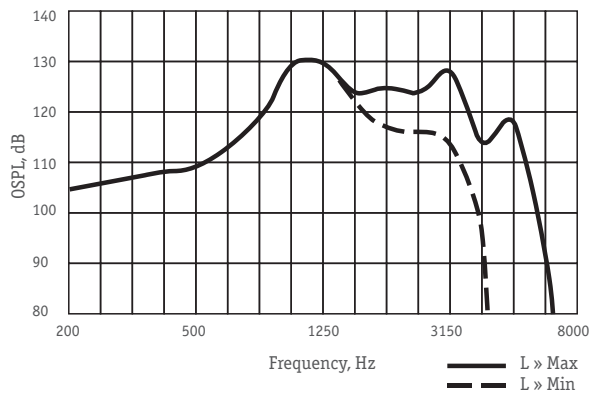


Digital 3-trimmers superpower 2 channel BTE Hearing aid

Features:

- Volume control
- Memory choice button
- 2 channel WDRC
- 2 memories
- Telecoil

Trimmers:

- Frequency control

Reference
A2 TR

Reference A2 TR

OSPL90 Response

Full-on-gain Response

High frequency control

Low frequency control

Performance data In accordance with IEC 60118-7 (2 cc coupler)

Full-on-Gain Peak, dB	70 ± 5
Max. Output (OSPL90), dB	140 ± 4
Frequency Range, Hz,	200-5000
Equivalent Input Noise, dBA, max	24
Total Harmonic Distortion at RTG, % max	5
Maximum Telecoil Sensitivity, FOG input 10mA/m at RTF, dB	117
WDRC channels	2
Memories	2
Battery Current at RTG, mA, max	1,45
Battery Type	675
Battery Life, hrs, average	200
Mass w/o battery, g, max	5