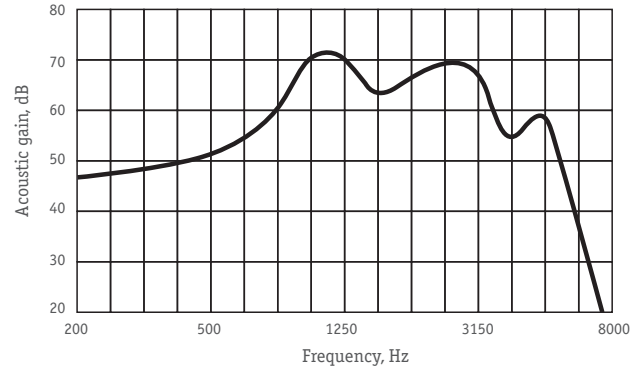


Digital 3-trimmers superpower 2 channel BTE Hearing aid

Features:

- Volume control
- Memory choice button
- 2 channel WDRC
- 2 memories
- Telecoil

Trimmers:

- Frequency control

Reference
A2 TR

Reference A2 TR

OSPL90 Response

Full-on-gain Response

High frequency control

Low frequency control

Performance data In accordance with IEC 60118-7 (2 cc coupler)

Full-on-Gain Peak, dB	70 ± 5
Max. Output (OSPL90), dB	140 ± 4
Frequency Range, Hz,	200-5000
Equivalent Input Noise, dBA, max	24
Total Harmonic Distortion at RTG, % max	5
Maximum Telecoil Sensitivity, FOG input 10mA/m at RTF, dB	117
WDRC channels	2
Memories	2
Battery Current at RTG, mA, max	1,45
Battery Type	675
Battery Life, hrs, average	200
Mass w/o battery, g, max	5