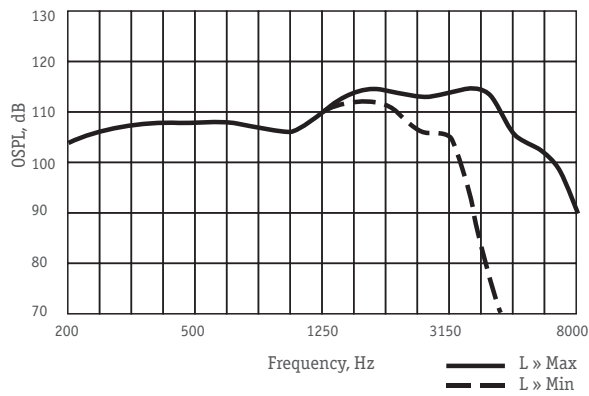

## Trimmers:

H – low frequency control

L – high frequency control

Reference  
22P TR

# Reference 22P TR

OSPL90 Response

Full-on-gain Response

High frequency control

Low frequency control

## Performance data In accordance with IEC 60118-7 (2 cc coupler)

Full-on-Gain Peak, dB	68 ± 5
Max. Output (OSPL90), dB	134 ± 4
Frequency Range, Hz,	200-5500
Equivalent Input Noise, dBA, max	24
Total Harmonic Distortion at RTG, % max	5
Maximum Telecoil Sensitivity, FOG input 10mA/m at RTF, dB	100
WDRC channels	2
Memories	2
Battery Current at RTG, mA, max	0,9
Battery Type	675
Battery Life, hrs, average	430
Mass w/o battery, g, max	5