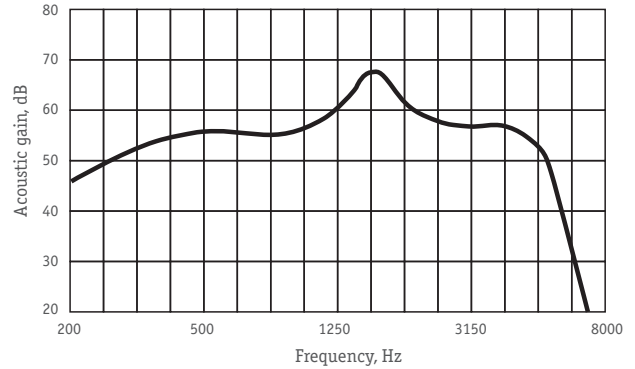

## Trimmers:

H – low frequency control

L – high frequency control

Reference  
22P TR

# Reference 22P TR

OSPL90 Response

Full-on-gain Response

High frequency control

Low frequency control

## Performance data In accordance with IEC 60118-7 (2 cc coupler)

Full-on-Gain Peak, dB	68 ± 5
Max. Output (OSPL90), dB	134 ± 4
Frequency Range, Hz,	200-5500
Equivalent Input Noise, dBA, max	24
Total Harmonic Distortion at RTG, % max	5
Maximum Telecoil Sensitivity, FOG input 10mA/m at RTF, dB	100
WDRC channels	2
Memories	2
Battery Current at RTG, mA, max	0,9
Battery Type	675
Battery Life, hrs, average	430
Mass w/o battery, g, max	5