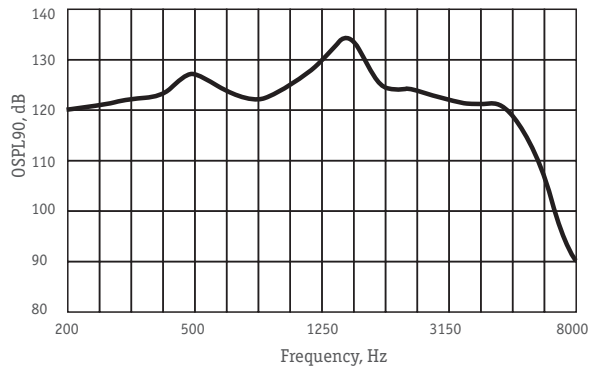

## Trimmers:

H – low frequency control

L – high frequency control

Reference  
22P TR

# Reference 22P TR

OSPL90 Response

Full-on-gain Response

High frequency control

Low frequency control

## Performance data In accordance with IEC 60118-7 (2 cc coupler)

Full-on-Gain Peak, dB	68 ± 5
Max. Output (OSPL90), dB	134 ± 4
Frequency Range, Hz,	200-5500
Equivalent Input Noise, dBA, max	24
Total Harmonic Distortion at RTG, % max	5
Maximum Telecoil Sensitivity, FOG input 10mA/m at RTF, dB	100
WDRC channels	2
Memories	2
Battery Current at RTG, mA, max	0,9
Battery Type	675
Battery Life, hrs, average	430
Mass w/o battery, g, max	5