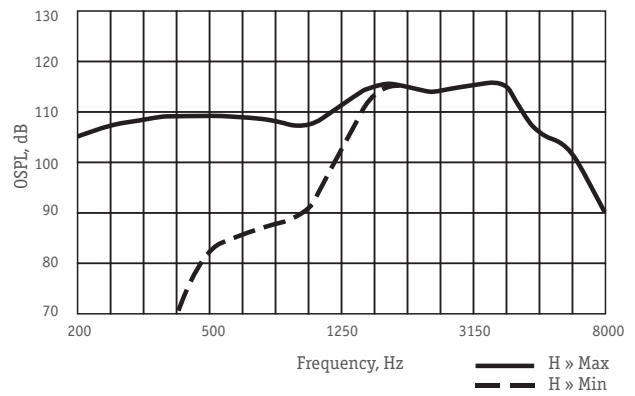

## Trimmers:

H – low frequency control

L – high frequency control

Reference  
22P TR

# Reference 22P TR

OSPL90 Response

Full-on-gain Response

High frequency control

Low frequency control

## Performance data In accordance with IEC 60118-7 (2 cc coupler)

Full-on-Gain Peak, dB	68 ± 5
Max. Output (OSPL90), dB	134 ± 4
Frequency Range, Hz,	200-5500
Equivalent Input Noise, dBA, max	24
Total Harmonic Distortion at RTG, % max	5
Maximum Telecoil Sensitivity, FOG input 10mA/m at RTF, dB	100
WDRC channels	2
Memories	2
Battery Current at RTG, mA, max	0,9
Battery Type	675
Battery Life, hrs, average	430
Mass w/o battery, g, max	5