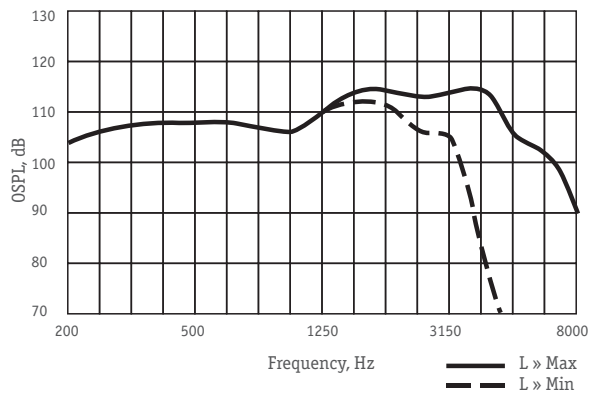

## Trimmers:

Frequency control

Reference  
22M TR

# Reference 22M TR

OSPL90 Response

Full-on-gain Response

High frequency control

Low frequency control

## Performance data In accordance with IEC 60118-7 (2 cc coupler)

Full-on-Gain Peak, dB	54± 5
Max. Output (OSPL90), dB	123± 4
Frequency Range, Hz,	150-6700
Equivalent Input Noise, dBA, max	24
Total Harmonic Distortion at RTG, % max	5
Maximum Telecoil Sensitivity, FOG input 10mA/m at RTF, dB	100
WDRC channels	2
Memories	2
Battery Current at RTG, mA, max	0,9
Battery Type	675
Battery Life, hrs, average	430
Mass w/o battery, g, max	5