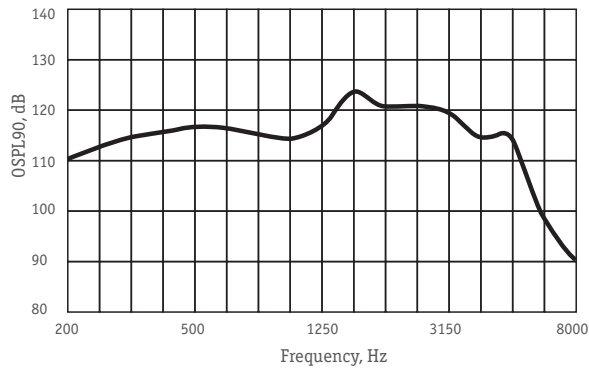

## Features:

- Volume control
- 2 channel WDRC
- 2 memories
- Wide frequency band
- Telecoil

## Trimmers:

Frequency control

Reference  
22M TR

# Reference 22M TR

OSPL90 Response

Full-on-gain Response

High frequency control

Low frequency control

## Performance data In accordance with IEC 60118-7 (2 cc coupler)

Full-on-Gain Peak, dB	54± 5
Max. Output (OSPL90), dB	123± 4
Frequency Range, Hz,	150-6700
Equivalent Input Noise, dBA, max	24
Total Harmonic Distortion at RTG, % max	5
Maximum Telecoil Sensitivity, FOG input 10mA/m at RTF, dB	100
WDRC channels	2
Memories	2
Battery Current at RTG, mA, max	0,9
Battery Type	675
Battery Life, hrs, average	430
Mass w/o battery, g, max	5