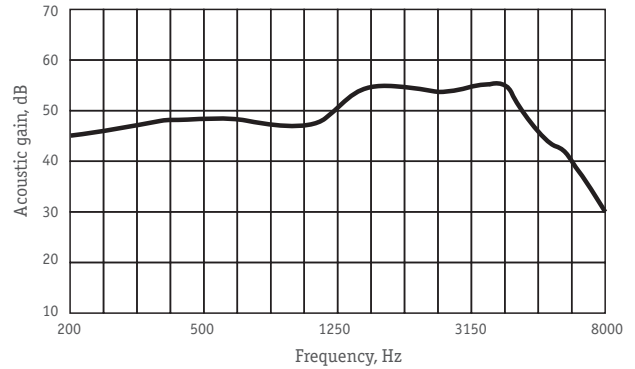

## Trimmers:

Frequency control

Reference  
22M TR

# Reference 22M TR

OSPL90 Response

Full-on-gain Response

High frequency control

Low frequency control

## Performance data In accordance with IEC 60118-7 (2 cc coupler)

Full-on-Gain Peak, dB	54± 5
Max. Output (OSPL90), dB	123± 4
Frequency Range, Hz,	150-6700
Equivalent Input Noise, dBA, max	24
Total Harmonic Distortion at RTG, % max	5
Maximum Telecoil Sensitivity, FOG input 10mA/m at RTF, dB	100
WDRC channels	2
Memories	2
Battery Current at RTG, mA, max	0,9
Battery Type	675
Battery Life, hrs, average	430
Mass w/o battery, g, max	5