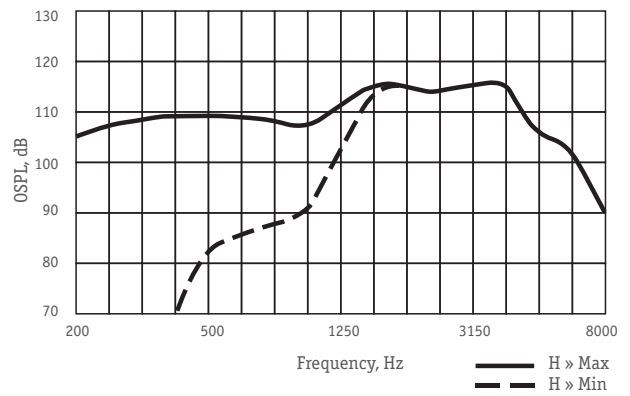

## Trimmers:

Frequency control

Reference  
22M TR

# Reference 22M TR

OSPL90 Response

Full-on-gain Response

High frequency control

Low frequency control

## Performance data In accordance with IEC 60118-7 (2 cc coupler)

Full-on-Gain Peak, dB	54± 5
Max. Output (OSPL90), dB	123± 4
Frequency Range, Hz,	150-6700
Equivalent Input Noise, dBA, max	24
Total Harmonic Distortion at RTG, % max	5
Maximum Telecoil Sensitivity, FOG input 10mA/m at RTF, dB	100
WDRC channels	2
Memories	2
Battery Current at RTG, mA, max	0,9
Battery Type	675
Battery Life, hrs, average	430
Mass w/o battery, g, max	5